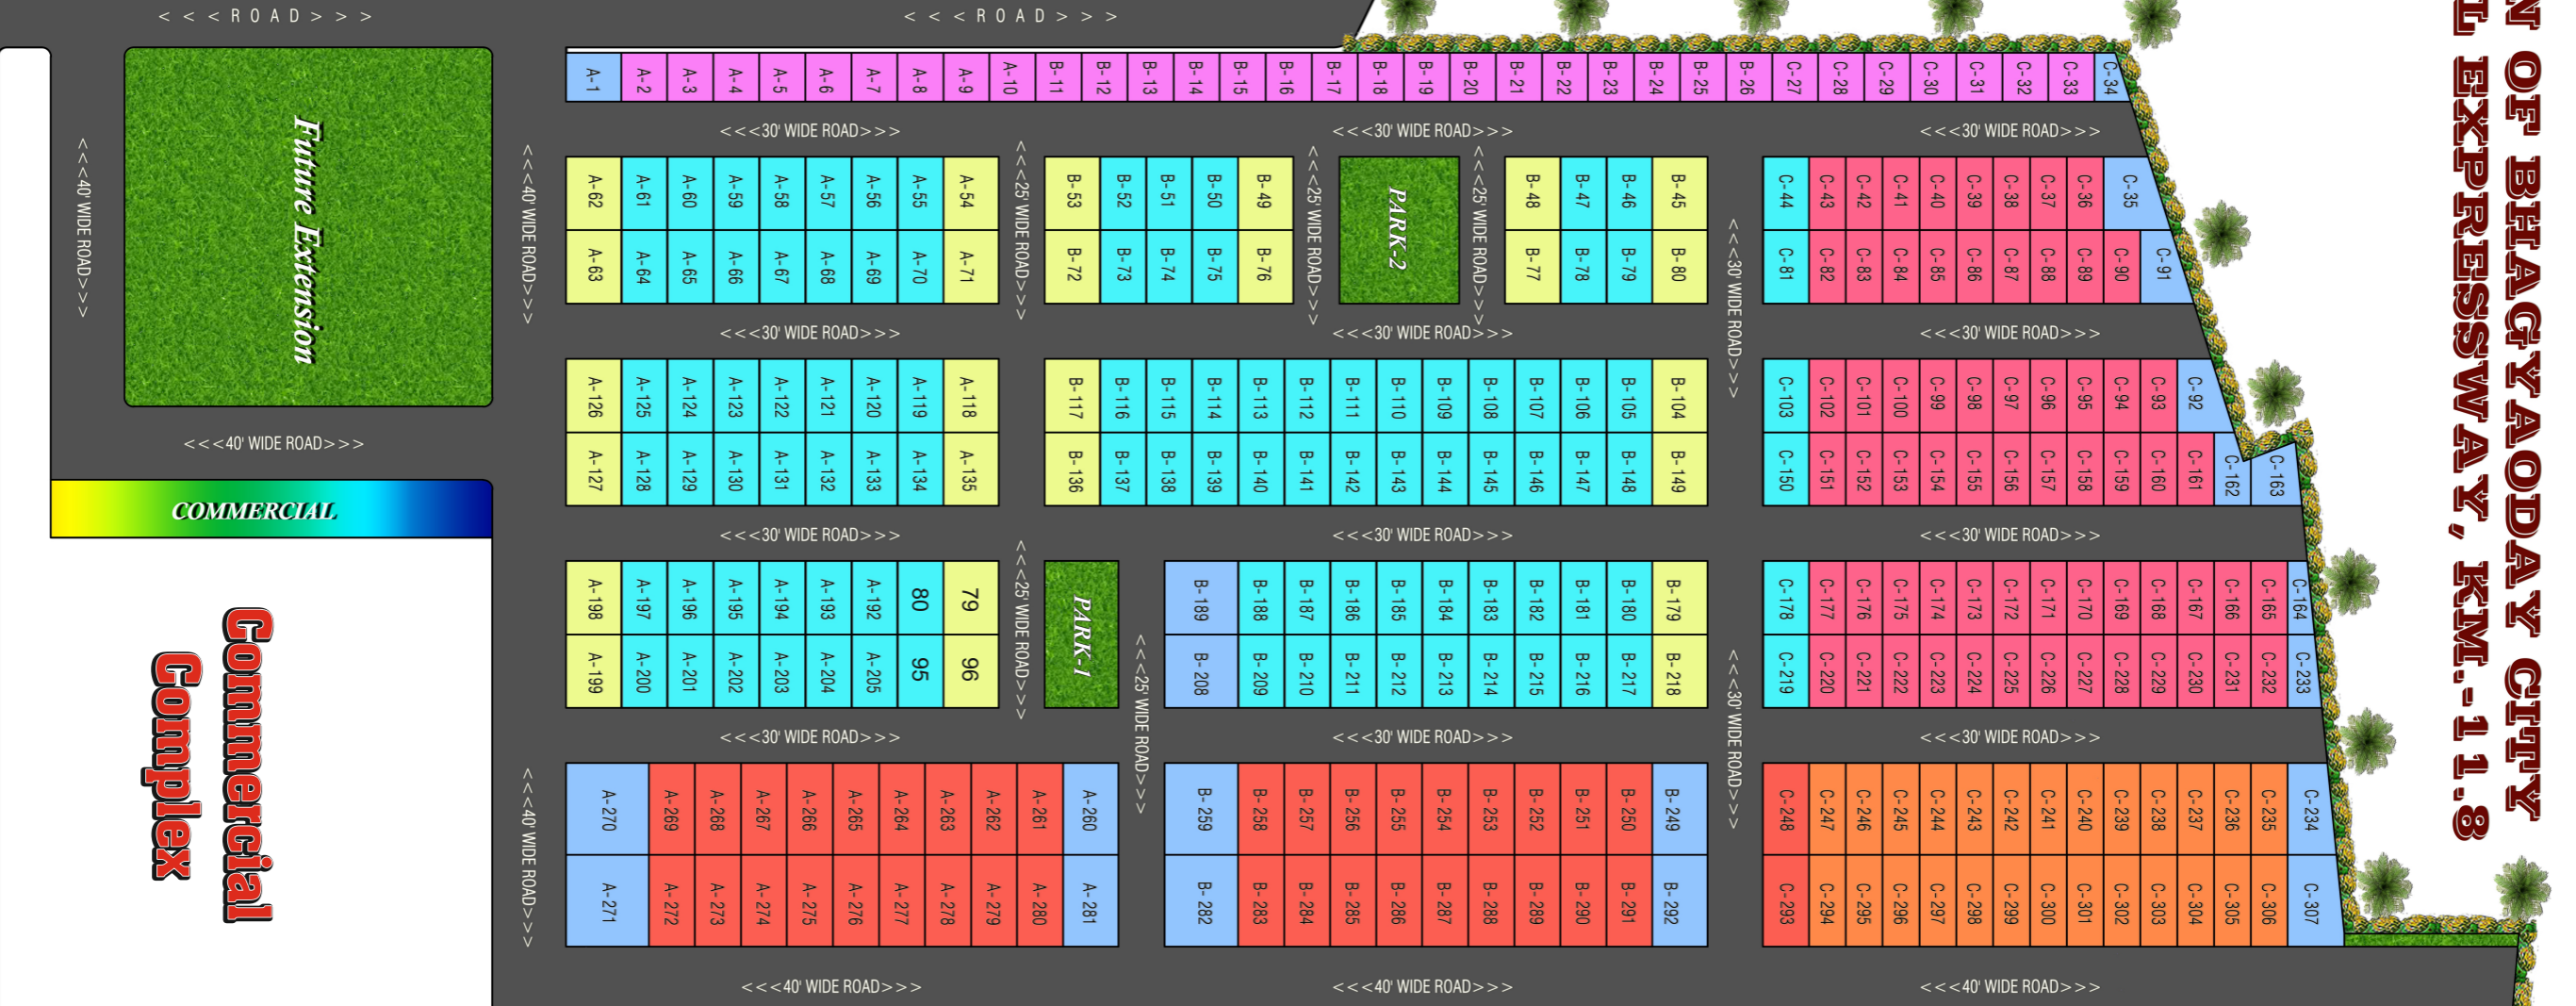

Site Locater
BHAGYODAYA CITY

**Nearest Land Mark of
On Purvanchal Service Line**
6 Lane Road at NH-56 Lucknow Varanasi Highway

- I.T. City
- State's First Mini Smart City
- International Cricket Stadium
- Kisan Path
- C.R.P.F Mahila Batalian Camp
- Industrial Corridor
- I.A.S Academy
- Connaught Place
- Medanta Hospital
- Bus Terminal
- Sanskriti School
- Corporate Business Tower

LAYOUT PLAN OF BHAGYAODAY CITY PURWANCHAL EXPRESSWAY, KM.-11.8

<<<< TO LUCKNOW >>>>

AREA CHART			
SR.	SIZE	AREA	COLOR
1	25X50	1250	
2	30X40	1200	
3	25X40	1000	
4	20X50	1000	
5	20X40	800	
6	25X26-7"	667	
7	UNIQUE SIZE		

<<<< TO BALLIA >>>>

POLICE H.Q.-15 Min.

EKANA STADIUM-15 Min.

DIAL 112-15 Min.

PHOENIX PALASSIO-15 Min.

OUTTER RING ROAD-10 Min.